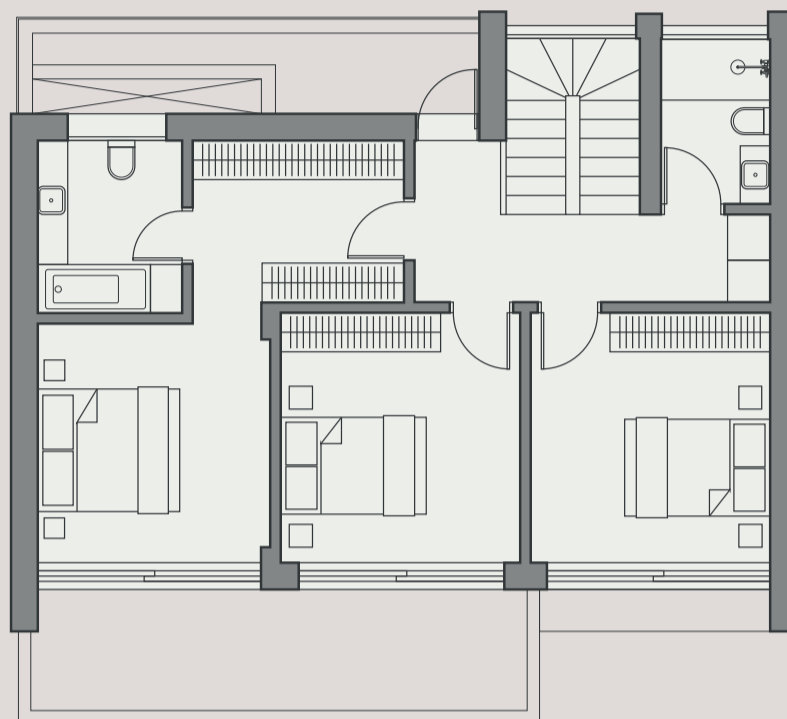

**3 Bedroom House
Type A**

HOUSES:

**A1, A2, A3, A4, A5, A6, A7
C1, C2, C3, C4, C5, C6, C7**

The areas are indicative for this house type and may vary according to the plot.

GROUND FLOOR

FIRST FLOOR

ROOF GARDEN

Plot size	217-423m ²
Internal area	144m ²
External covered areas	49-52m ²
External uncovered areas	39-51m ²
Roof Garden	61m ²
Garden	64-238m ²
Total Covered Area	207-210m ²
Swimming pool	Optional
Bedrooms	3
Bathrooms	3

Living / Kitchen	6.95 x 6.40m
Bedroom 1	3.30 x 5.85m
Bedroom 2	3.40 x 3.55m
Bedroom 3	3.40 x 3.55m