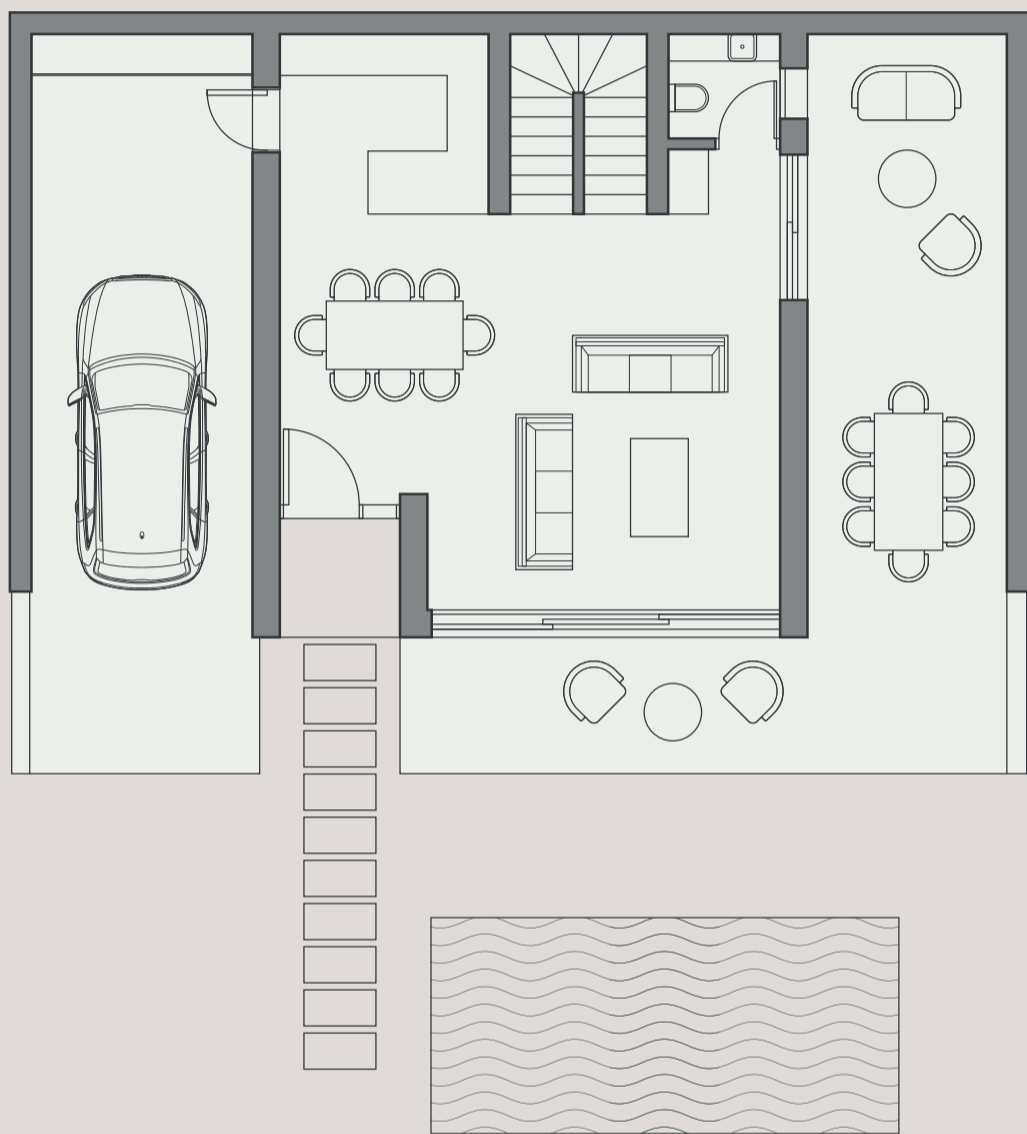

**3 Bedroom House
Type A**

HOUSES:

**A1, A2, A3, A4, A5, A6, A7
C1, C2, C3, C4, C5, C6, C7**

The areas are indicative for this house type and may vary according to the plot.

GROUND FLOOR

FIRST FLOOR

ROOF GARDEN

Plot size	217-423m ²
Internal area	144m ²
External covered areas	49-52m ²
External uncovered areas	39-51m ²
Roof Garden	61m ²
Garden	64-238m ²
Total Covered Area	207-210m ²
Swimming pool	Optional
Bedrooms	3
Bathrooms	3

Living / Kitchen	6.95 x 6.40m
Bedroom 1	3.30 x 5.85m
Bedroom 2	3.40 x 3.55m
Bedroom 3	3.40 x 3.55m