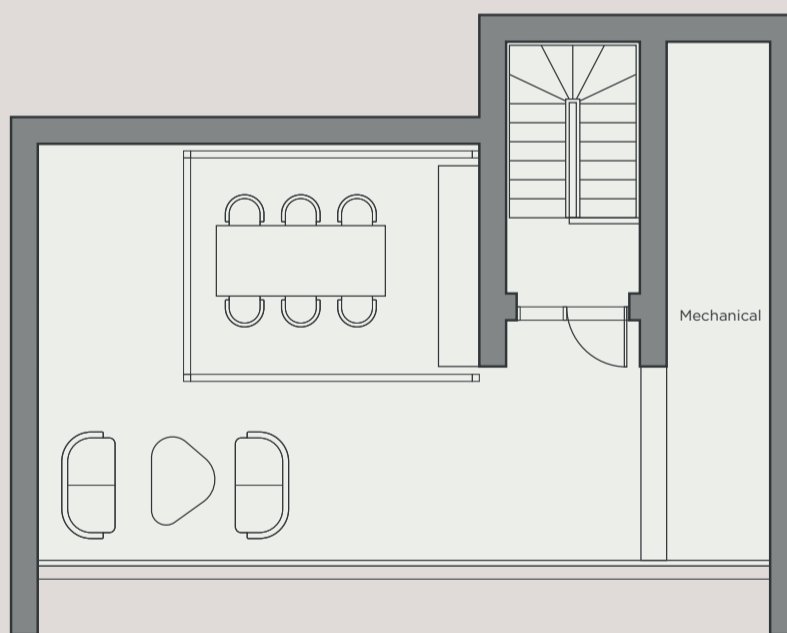

**3 Bedroom House
Type A**

HOUSES:

**A1, A2, A3, A4, A5, A6, A7
C1, C2, C3, C4, C5, C6, C7**

The areas are indicative for this house type and may vary according to the plot.

GROUND FLOOR

FIRST FLOOR

ROOF GARDEN

Plot size	217-423m ²
Internal area	144m ²
External covered areas	49-52m ²
External uncovered areas	39-51m ²
Roof Garden	61m ²
Garden	64-238m ²
Total Covered Area	207-210m ²
Swimming pool	Optional
Bedrooms	3
Bathrooms	3

Living / Kitchen	6.95 x 6.40m
Bedroom 1	3.30 x 5.85m
Bedroom 2	3.40 x 3.55m
Bedroom 3	3.40 x 3.55m